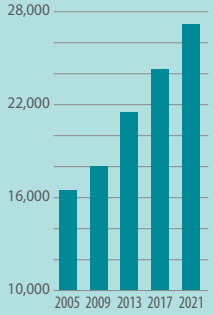

WILSONVILLE  
OREGON

# BY THE NUMBERS

POPULATION  
**27,414**

GROWTH RATE  
**14.5 %**  
2016 — 2021

**4<sup>th</sup> FASTEST**  
GROWING  
**IN OREGON**  
CITIES OVER 25K

**36.8**  
**MEDIAN AGE**  
CLACKAMAS CTY - 41.9  
OREGON - 39.6