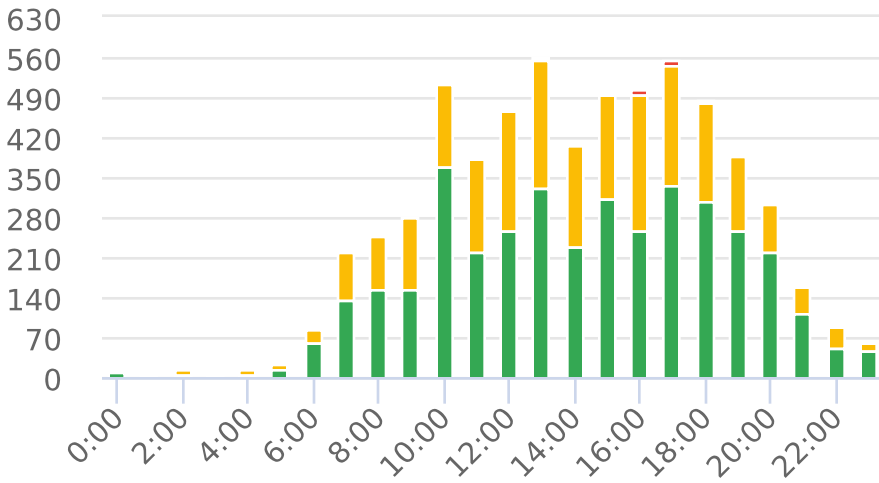

Extended Speed Summary

Coffee Lake Dr., NB

Start: 2024-03-15

End: 2024-03-31

Times: 0:00:00-23:59:59

Violation Threshold: Speed Limit + 10

Speed Range: 1 to 75

Overall Summary

Total Days of Data: 17

Speed Limit: 25

Average Speed: 23.05

50th Percentile Speed: 22.56

85th Percentile Speed: 27.36

Pace Speed Range: 18-28

Minimum Speed: 5

Maximum Speed: 62

Display Mode: Speed Display

Average Volume per Day: 371.3

Total Volume: 6312

● **Violators**
 ● **Inside Threshold**
 ● **Compliant**
 ● **Vehicles Slowed**
 ● **Other**

● **Speed Limit**
 ◆ **Average Speed**
 ■ **50% Speed**
 ▲ **85% Speed**