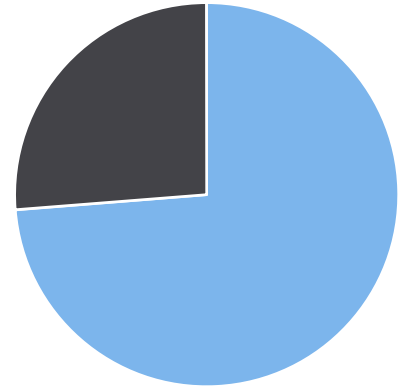

Display Mode: Speed Display

Average Volume per Day: 371.3

Total Volume: 6312

● **Violators**
 ● **Inside Threshold**
 ● **Compliant**
 ● **Vehicles Slowed**
 ● **Other**

● **Speed Limit**
 ◆ **Average Speed**
 ■ **50% Speed**
 ▲ **85% Speed**