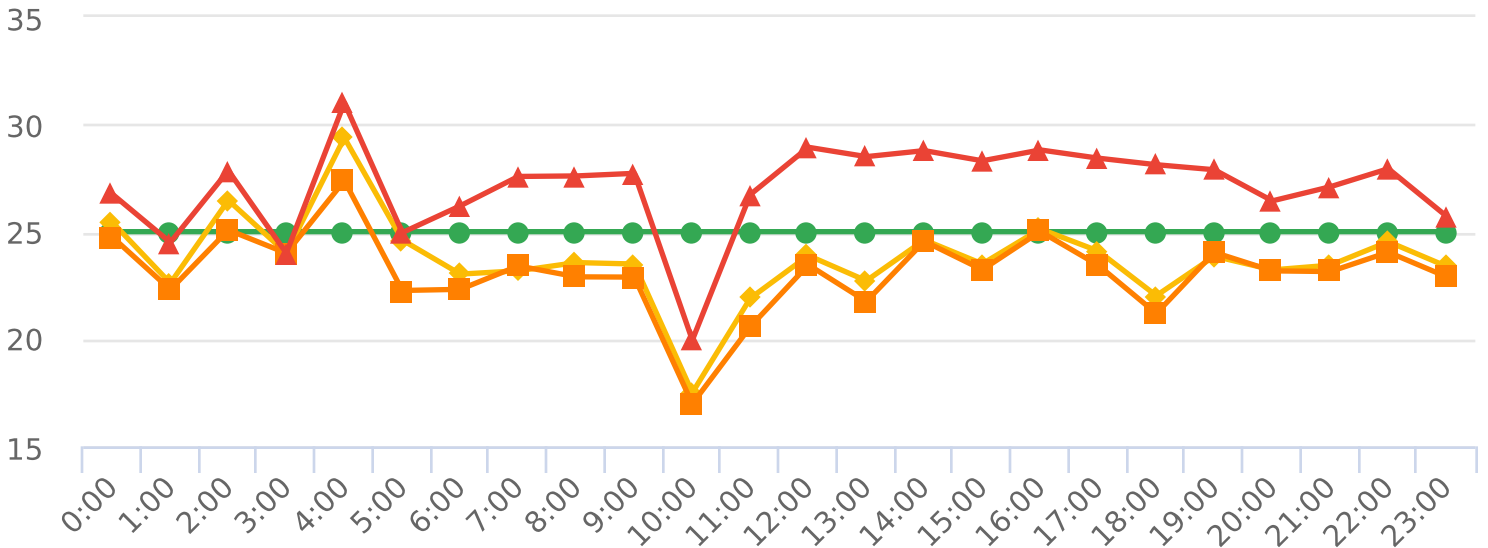

Extended Speed Summary

Coffee Lake Dr., NB

Start: 2024-03-15

End: 2024-03-31

Times: 0:00:00-23:59:59

Violation Threshold: Speed Limit + 10

Speed Range: 1 to 75

Overall Summary

Total Days of Data: 17

Speed Limit: 25

Average Speed: 23.05

50th Percentile Speed: 22.56

85th Percentile Speed: 27.36

Pace Speed Range: 18-28

Minimum Speed: 5

Maximum Speed: 62

Display Mode: Speed Display

Average Volume per Day: 371.3

Total Volume: 6312

● **Violators**
 ● **Inside Threshold**
 ● **Compliant**
 ● **Vehicles Slowed**
 ● **Other**

● **Speed Limit**
 ◆ **Average Speed**
 ■ **50% Speed**
 ▲ **85% Speed**