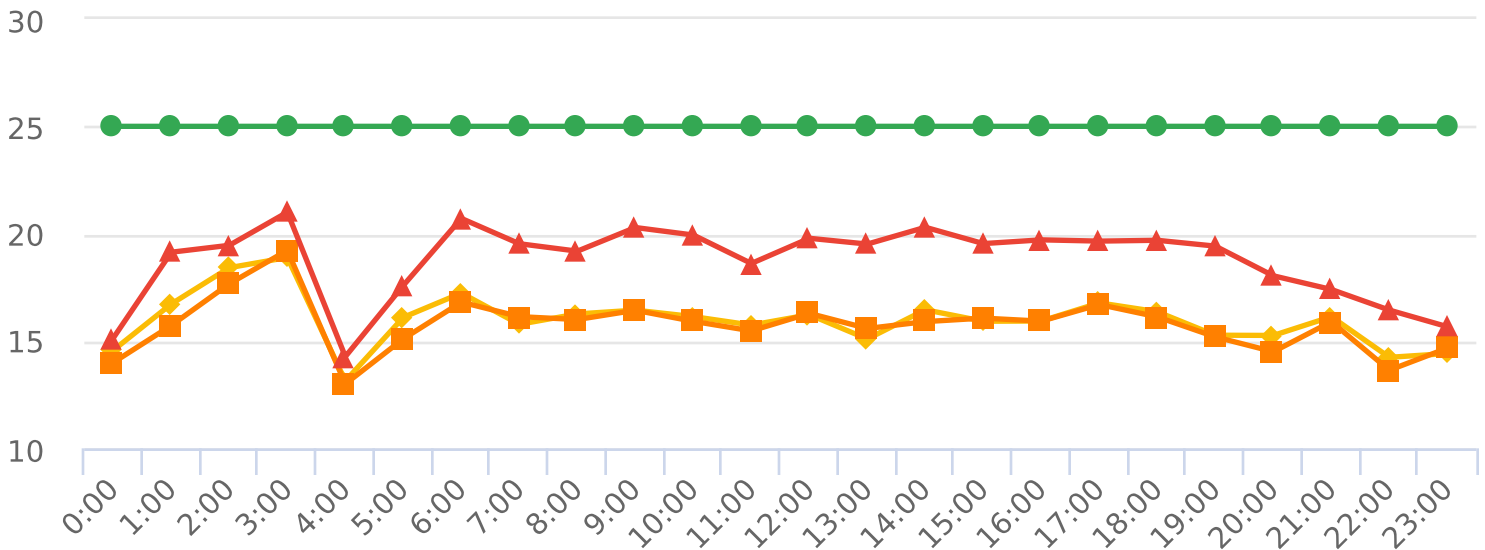

Start: 2024-04-05
 End: 2024-04-16
 Times: 0:00:00-23:59:59

Violation Threshold: Speed Limit + 10
 Speed Range: 1 to 60

Overall Summary

Total Days of Data: 12
 Speed Limit: 25
 Average Speed: 16.05
 50th Percentile Speed: 15.95
 85th Percentile Speed: 19.46
 Pace Speed Range: 11-21

Minimum Speed: 5
 Maximum Speed: 31
 Display Mode: Speed Display
 Average Volume per Day: 219.8
 Total Volume: 2637

● Violators ● Inside Threshold ● Compliant ● Vehicles Slowed ● Other

● Speed Limit ● Average Speed ● 50% Speed ● 85% Speed