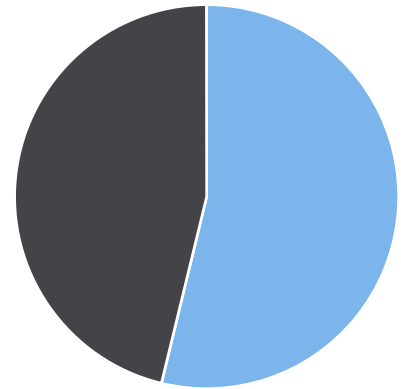

Start: 2024-04-05
 End: 2024-04-16
 Times: 0:00:00-23:59:59

Violation Threshold: Speed Limit + 10
 Speed Range: 1 to 60

Overall Summary

Total Days of Data: 12
 Speed Limit: 25
 Average Speed: 16.05
 50th Percentile Speed: 15.95
 85th Percentile Speed: 19.46
 Pace Speed Range: 11-21

Minimum Speed: 5
 Maximum Speed: 31
 Display Mode: Speed Display
 Average Volume per Day: 219.8
 Total Volume: 2637

● Violators ● Inside Threshold ● Compliant ● Vehicles Slowed ● Other

● Speed Limit ● Average Speed ● 50% Speed ● 85% Speed