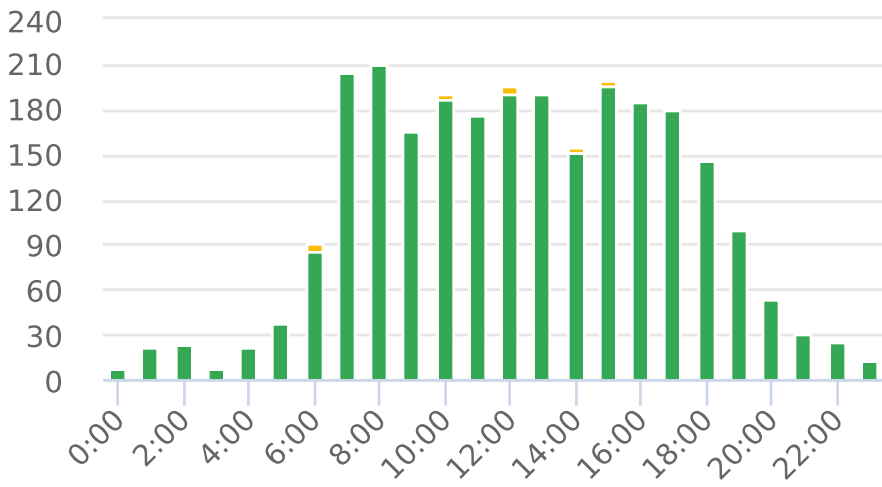

Start: 2024-04-05
 End: 2024-04-16
 Times: 0:00:00-23:59:59

Violation Threshold: Speed Limit + 10
 Speed Range: 1 to 60

Overall Summary

Total Days of Data: 12
 Speed Limit: 25
 Average Speed: 16.05
 50th Percentile Speed: 15.95
 85th Percentile Speed: 19.46
 Pace Speed Range: 11-21

Minimum Speed: 5
 Maximum Speed: 31
 Display Mode: Speed Display
 Average Volume per Day: 219.8
 Total Volume: 2637

● Violators ● Inside Threshold ● Compliant ● Vehicles Slowed ● Other

● Speed Limit ● Average Speed ● 50% Speed ● 85% Speed